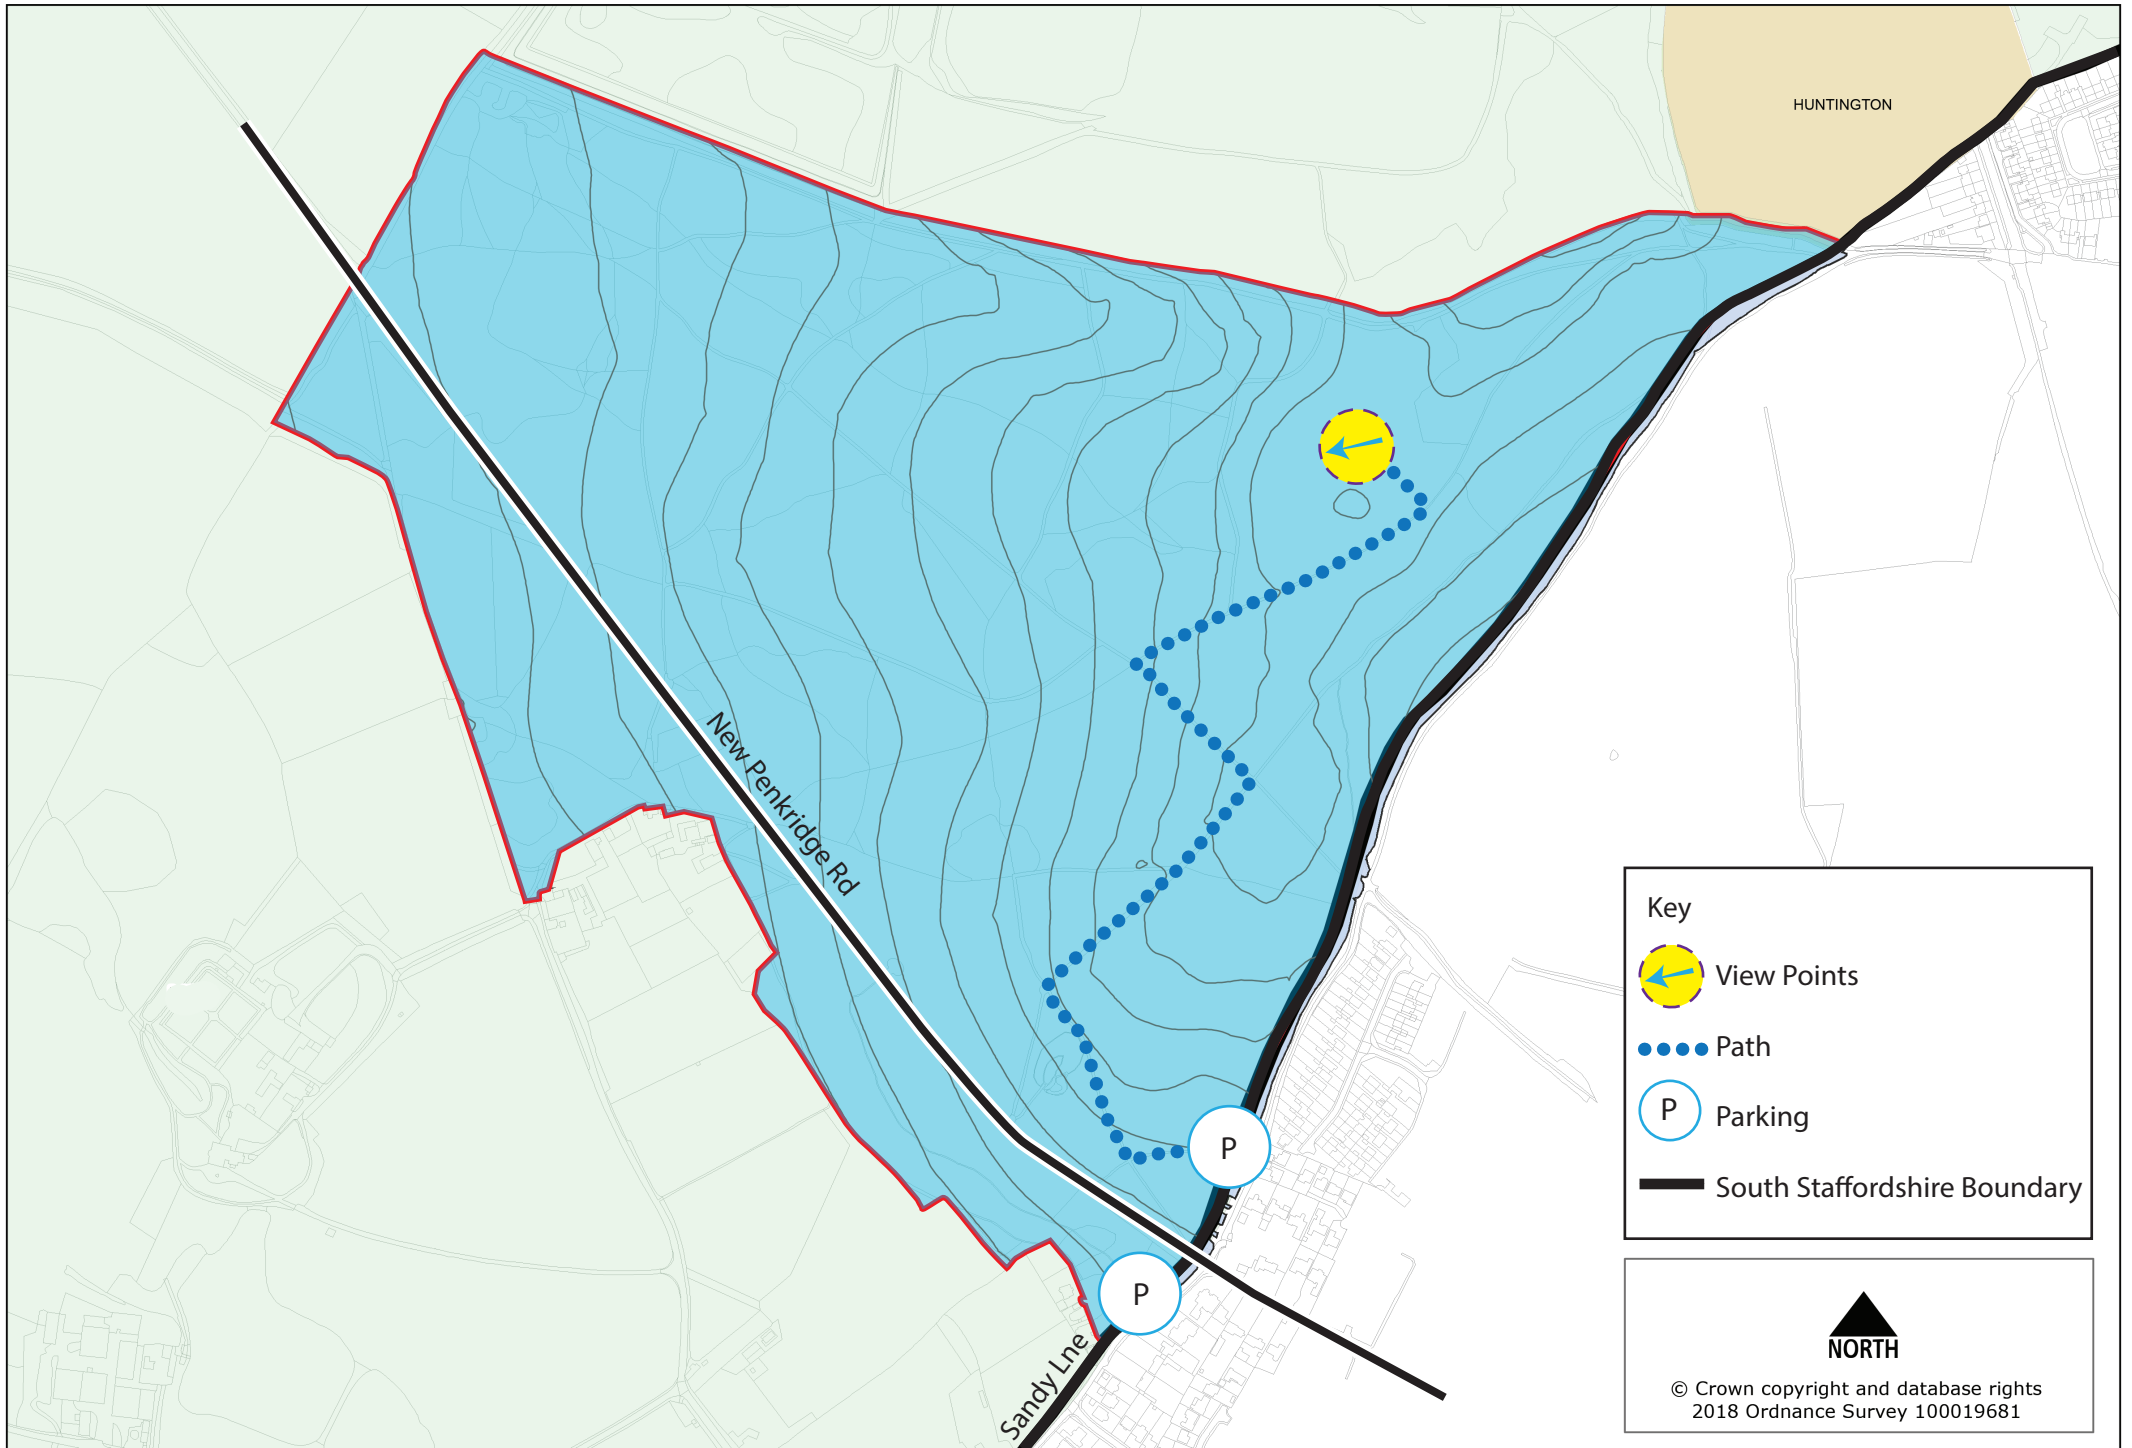

Shoal Hill Common Site Visits

Key

-  View Points
-  Path
-  Parking
-  South Staffordshire Boundary

NORTH

© Crown copyright and database rights
2018 Ordnance Survey 100019681